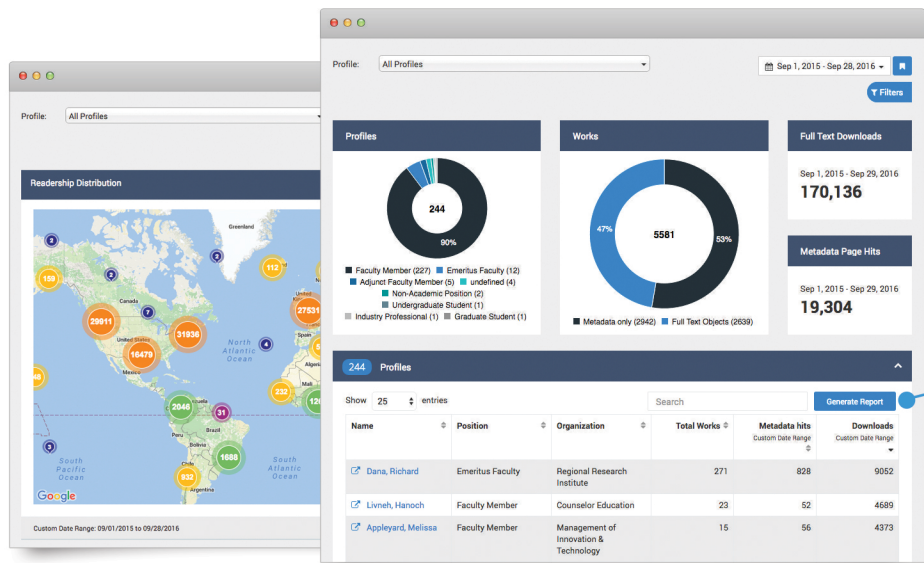

Expert Gallery Suite

Leverage Faculty Expertise

How can you ensure that your star faculty members are getting the spotlight they deserve—and that that spotlight extends to their home institution? The Expert Gallery Suite is designed to showcase the expertise of your faculty and enhance the reputation of the law school as a whole.

- Organize, manage, and connect faculty to the right contacts and opportunities
- Track faculty productivity and impact
- Reduce strain on IT: fully hosted and supported

Choose which faculty best represent the law school to media and industry partners

Faculty profiles show the full breadth of an expert's achievements, from book contributions and lecture videos to published articles and awards

Separate reporting tools for authors and administration provide detailed, exportable impact analytics—including how specific institutions and companies are accessing research