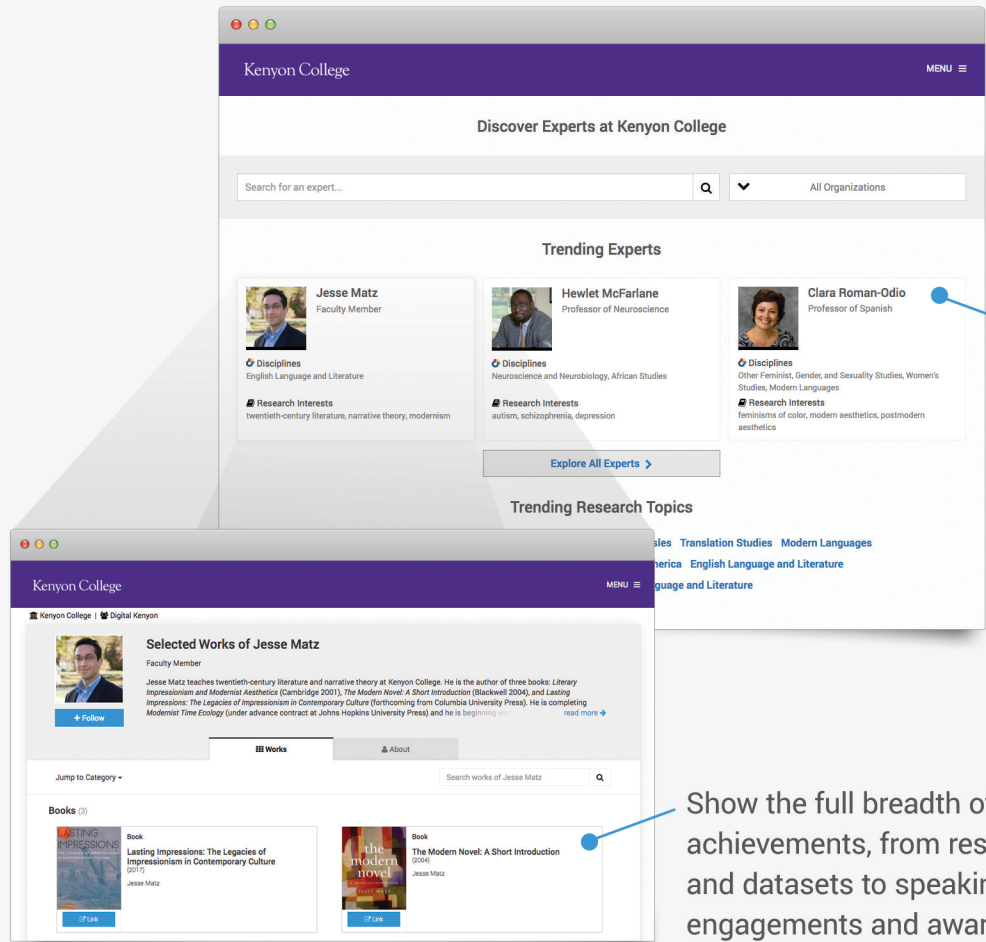

# Expert Gallery Suite

## Leverage Campus Expertise

How can you ensure that your star faculty members are getting the spotlight they deserve—and that that spotlight extends to their home institution? Over 100 colleges and universities use the Expert Gallery Suite's targeted, optimized discovery to land funding opportunities, speaking engagements, and business collaborations that are so often missed.

- Organize, manage, and connect faculty to the right opportunities and contacts
- Track faculty productivity and impact
- Reduce strain on IT: fully hosted and supported

Choose which faculty best represent your programs to media and industry partners

Show the full breadth of faculty achievements, from research and datasets to speaking engagements and awards

Report on faculty productivity and impact with detailed, exportable analytics