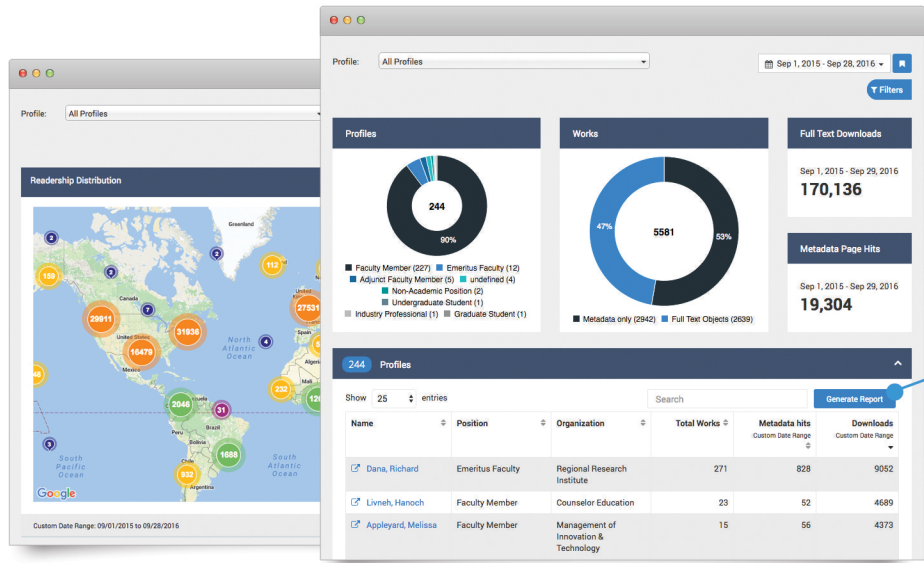

# Expert Gallery Suite

## Leverage Campus Expertise

How can you ensure that your star faculty members are getting the spotlight they deserve—and that that spotlight extends to their home institution? Over 100 colleges and universities use the Expert Gallery Suite's targeted, optimized discovery to land funding opportunities, speaking engagements, and business collaborations that are so often missed.

- Organize, manage, and connect faculty to the right opportunities and contacts
- Track faculty productivity and impact
- Reduce strain on IT: fully hosted and supported

Choose which faculty best represent your programs to media and industry partners

Show the full breadth of faculty achievements, from research and datasets to speaking engagements and awards

Report on faculty productivity and impact with detailed, exportable analytics